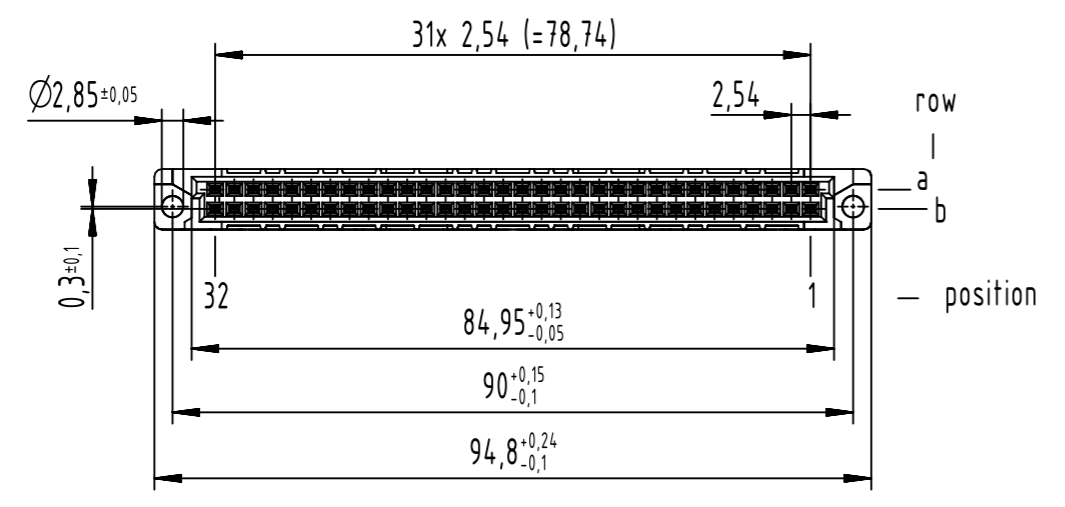

64 press-in contacts
 ☒ = position with contact
 □ = position without contact

only mateable with HARTING DIN NFF connector

1 recommended configuration of plated through holes and further information see product data sheet

09 02 264 6850 222	2
part-no.	performance level

All rights reserved Department EL PD HARTING D-32339 Espelkamp	All Dimensions in mm Original Size DIN A3	Scale 1:1	Free size tol. complementary IEC 60603-2	Ref. Sub.
	Created by 00103855	Inspected by STORCK	Standardisation	Date 2022-11-29
Title DIN Signal type B female press-in 4.5 64-pole NFF				Doc-Key / ECM-Nr. 100179617/UGD/038/D 50000219063
Type TB		Number 0902264X850222		Rev. D
				Page 1/1