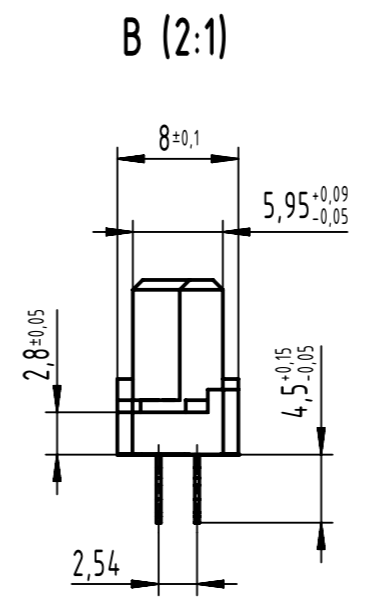

64 press-in contacts
 ☒ = position with contact
 □ = position without contact

only mateable with HARTING DIN NFF connector

1 recommended configuration of plated through holes and further information see product data sheet

09 02 264 6850 222	2
part-no.	performance level

All rights reserved Department EL PD HARTING D-32339 Espelkamp	All Dimensions in mm Original Size DIN A3	Scale 1:1	Free size tol. complementary IEC 60603-2	Ref. Sub.
	Created by 00103855	Inspected by STORCK	Standardisation	Date 2022-11-29
Title DIN Signal type B female press-in 4.5 64-pole NFF				Doc-Key / ECM-Nr. 100179617/UGD/038/D 50000219063
Type TB		Number 0902264X850222		Rev. D
				Page 1/1