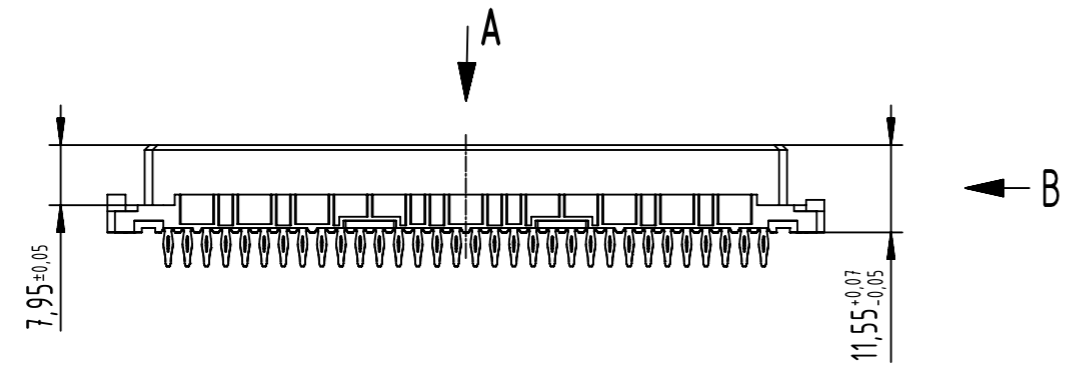

64 press-in contacts
 ☒ = position with contact
 □ = position without contact

only mateable with HARTING DIN NFF connector

1 recommended configuration of plated through holes and further information see product data sheet

09 02 264 6850 222	2
part-no.	performance level

All rights reserved Department EL PD HARTING D-32339 Espelkamp	All Dimensions in mm Original Size DIN A3	Scale 1:1	Free size tol. complementary IEC 60603-2	Ref. Sub.
	Created by 00103855	Inspected by STORCK	Standardisation	Date 2022-11-29
Title DIN Signal type B female press-in 4.5 64-pole NFF				Doc-Key / ECM-Nr. 100179617/UGD/038/D 50000219063
Type TB		Number 0902264X850222		Rev. D
				Page 1/1