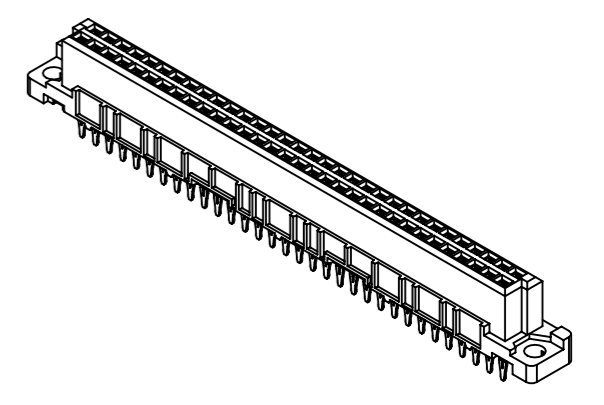

64 press-in contacts
 ☒ = position with contact
 □ = position without contact

only mateable with HARTING DIN NFF connector

1 recommended configuration of plated through holes and further information see product data sheet

09 02 264 6850 222	2
part-no.	performance level

All rights reserved Department EL PD HARTING D-32339 Espelkamp	All Dimensions in mm Original Size DIN A3	Scale 1:1	Free size tol. complementary IEC 60603-2	Ref. Sub.
	Created by 00103855	Inspected by STORCK	Standardisation	Date 2022-11-29
Title DIN Signal type B female press-in 4.5 64-pole NFF				Doc-Key / ECM-Nr. 100179617/UGD/038/D 50000219063
Type TB		Number 0902264X850222		Rev. D
				Page 1/1